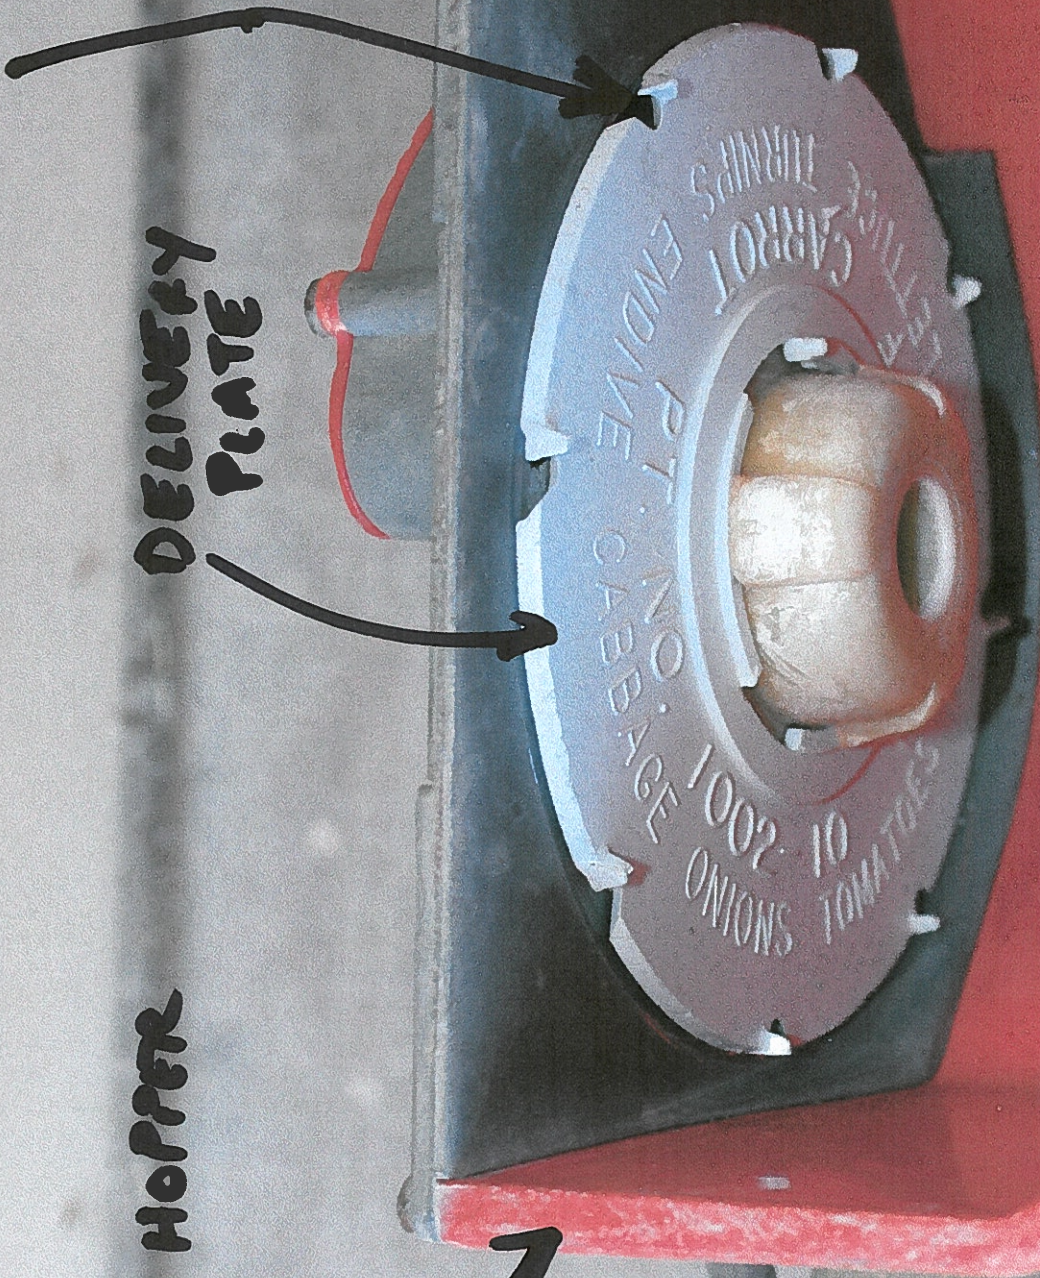

Penflufen/Onion (Dry Bulb)  
ID No. 10865.12-CA47  
Boutwell

EARTHWAY PUSH  
PLANTER

DELIVERY  
PLATE

SEED HOPPER

SEED SHOE

GROUND DRIVE WHEEL

Pg 3 PART 6  
SB 10/30/12

DELIVERY CHAMBER

DELIVERY  
PLATE

SEED HOPPER

P94 PART 6 7/30/10

Penflufen/Onion (Dry Bulb)  
ID No. 10865.12-CA47  
Boutwell

SEIKO DM 50  
DIGITAL METAMORPH

EARTHWAY PLANTER

PS - Part 6 in photo