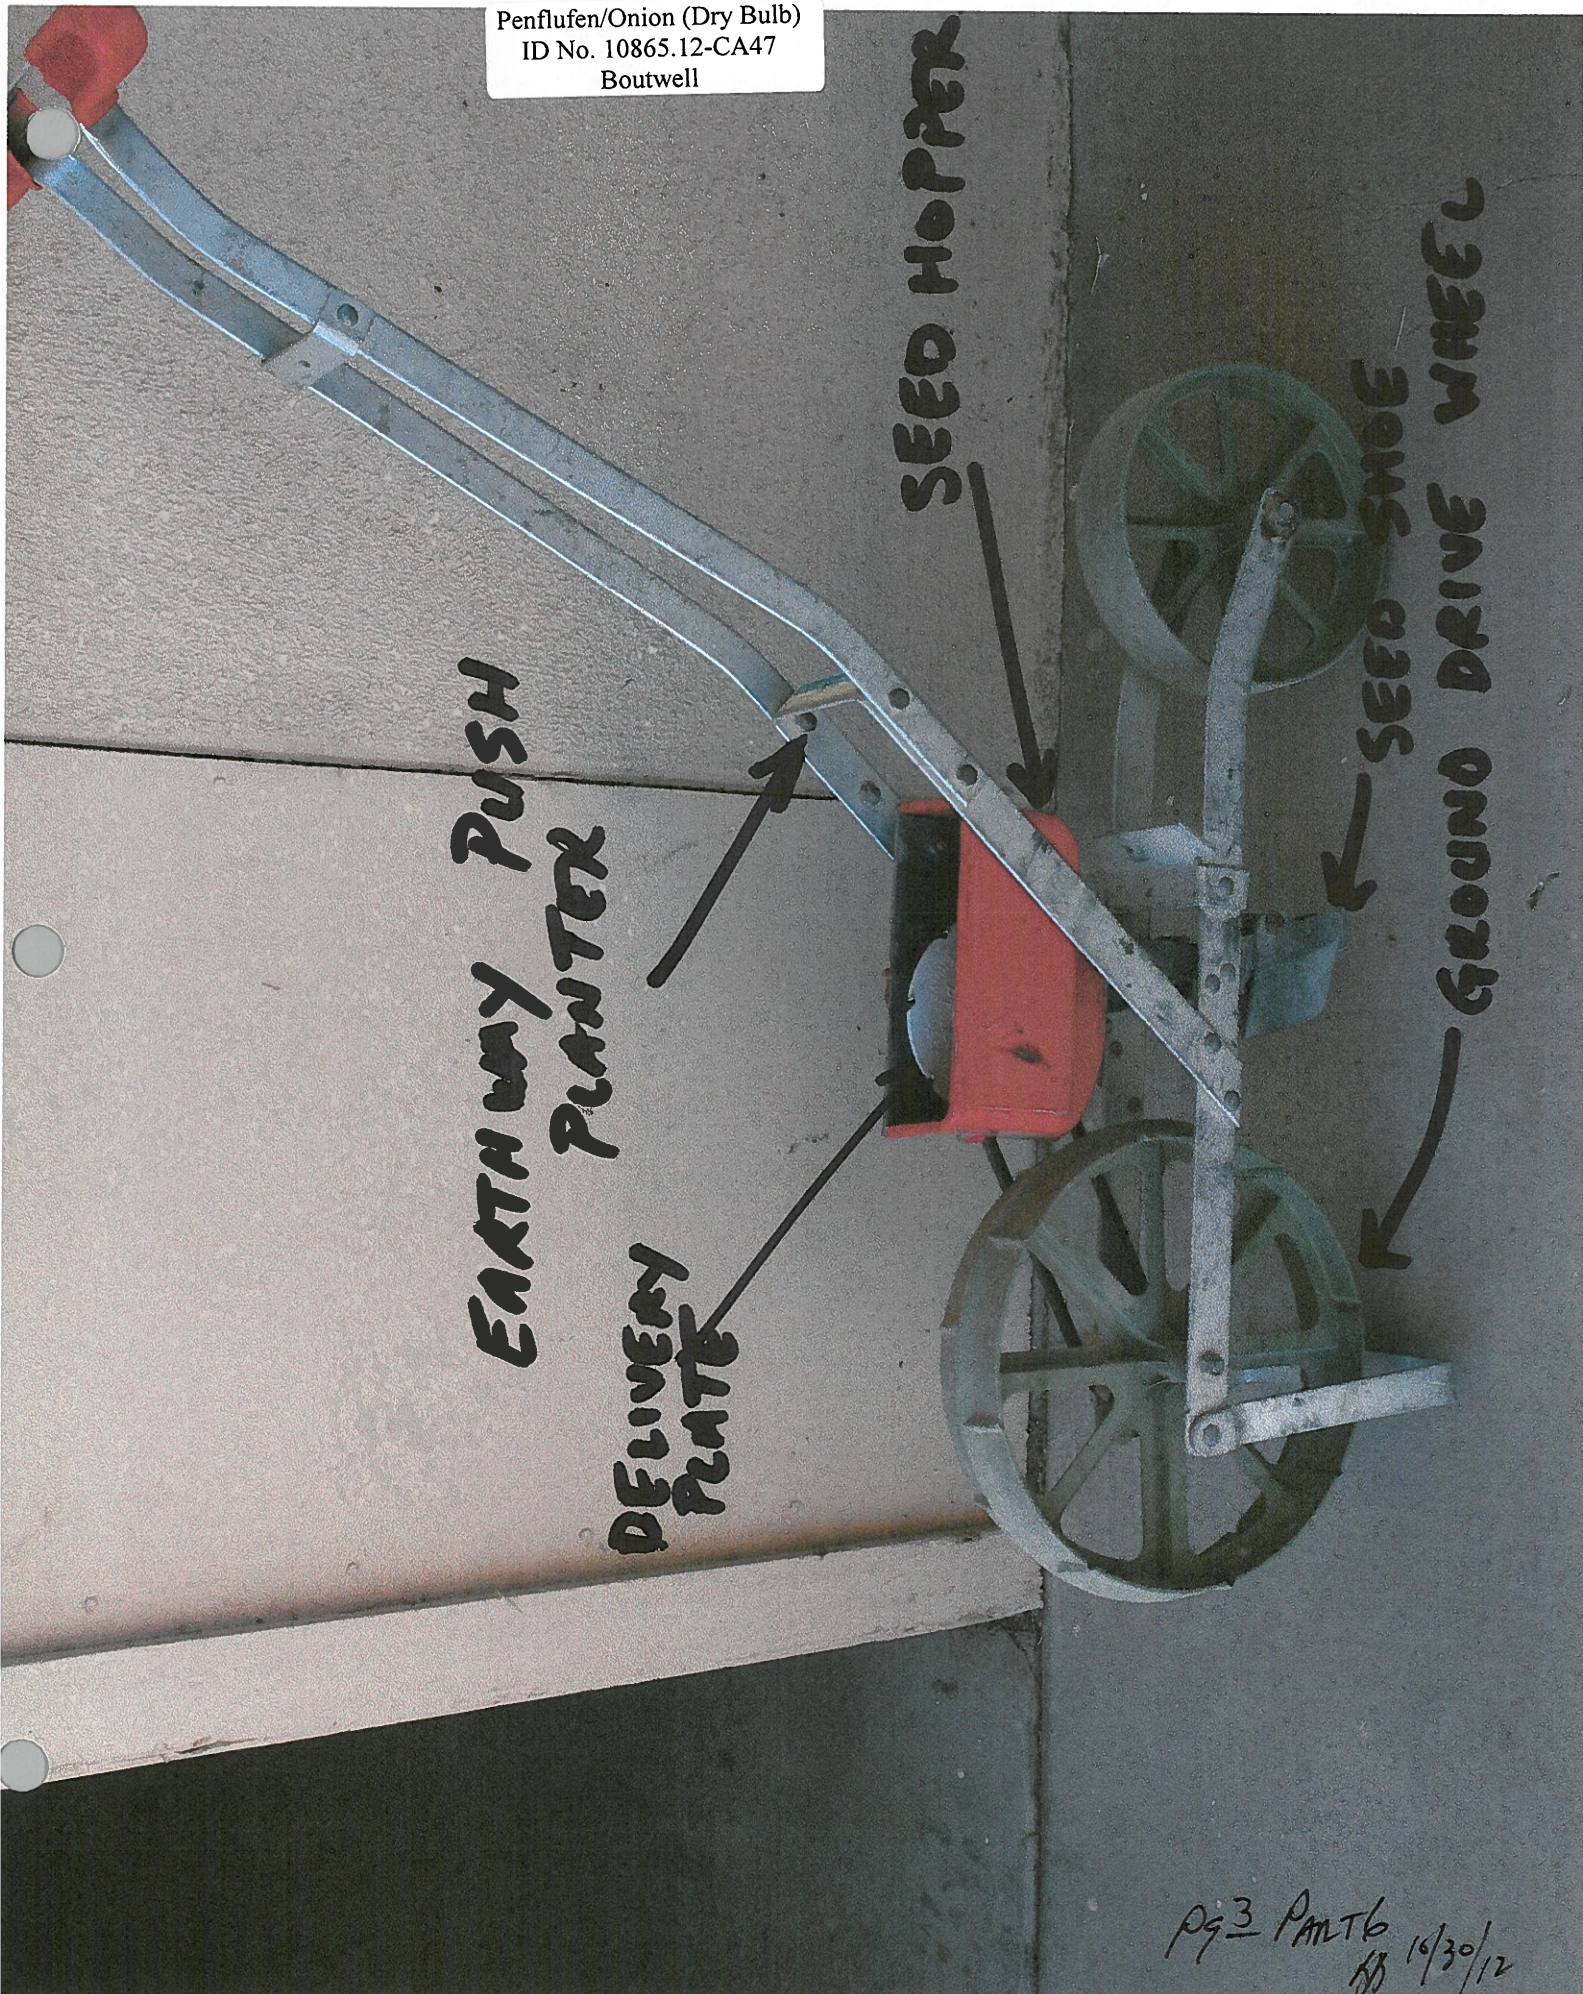

Penflufen/Onion (Dry Bulb)  
ID No. 10865.12-CA47  
Boutwell

EARTHWAY PUSH  
PLANTER

DELIVERY  
PLATE

SEED HOPPER

SEED SHOE

GROUND DRIVE WHEEL

Pg 3 PART 6  
SB 10/30/12

DELIVERY CHAMBER

DELIVERY  
PLATE

SEED HOPPER

P94 PART 6 7/30/10

Penflufen/Onion (Dry Bulb)  
ID No. 10865.12-CA47  
Boutwell

SEIKO DM 50  
DIGITAL METAMORPH

EARTHWAY PLANTER

PS - Part 6 in photo